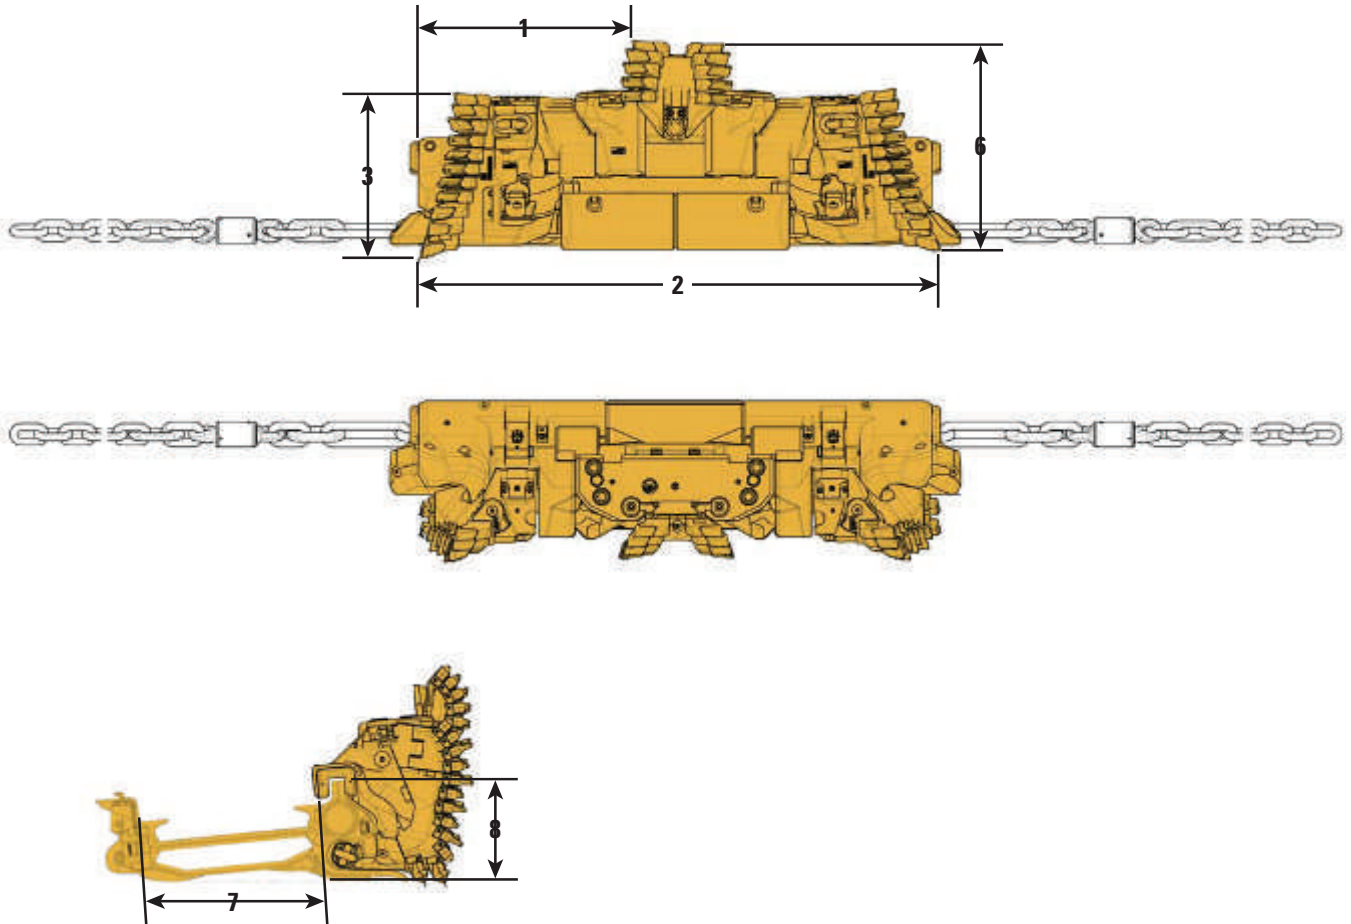

GH1600 Automated Plow System Specifications

Technical Data		
Plow Length	2969 mm	9.74 ft
Plow Heights	980-1230 mm	3.22-4.04 ft
	1180-1480 mm	3.87-4.86 ft
	1445-1745 mm	4.73-5.73 ft
Plow Heights (with gobside support)	1860-2160 mm	6.10-7.08 ft
Mechanical Height Adjustment	180-300 mm	0.59-0.98 ft
Cutting Depth	210 mm	0.69 ft
Weights	5600-	12,345-
	8600 kg	18,960 lb
Bottom Bit Positions		
Position 1	+12 mm	+0.04 ft
Position 2	-10 mm	-0.03 ft
Position 3	-21 mm	-0.07 ft
Position 4	-35 mm	-0.11 ft
Maximum Drive Power	2 × 800 kW	2 × 1,080 hp

Dimensions – Plow Body Setup Option 1

All dimensions are approximate.

1	1211 mm	3.97 ft	5	–	–
2	2969 mm	9.74 ft	6	1230 mm	4.04 ft
3	931 mm	3.05 ft	7	1032 mm	3.38 ft
4	–	–	8	578 mm	1.89 ft

GH1600 Automated Plow System Specifications

Dimensions – Plow Body Setup Option 2

All dimensions are approximate.

1	1211 mm	3.97 ft	5	285 mm	0.94 ft
2	2969 mm	9.74 ft	6	1480 mm	4.86 ft
3	931 mm	3.05 ft	7	1032 mm	3.38 ft
4	264 mm	0.87 ft	8	578 mm	1.89 ft

Dimensions – Plow Body Setup Option 3

All dimensions are approximate.

1	1211 mm	3.97 ft	5	285 mm	0.94 ft
2	2969 mm	9.74 ft	6	1745 mm	5.73 ft
3	931 mm	3.05 ft	7	1132 mm	3.71 ft
4	529 mm	1.74 ft	8	578 mm	1.89 ft