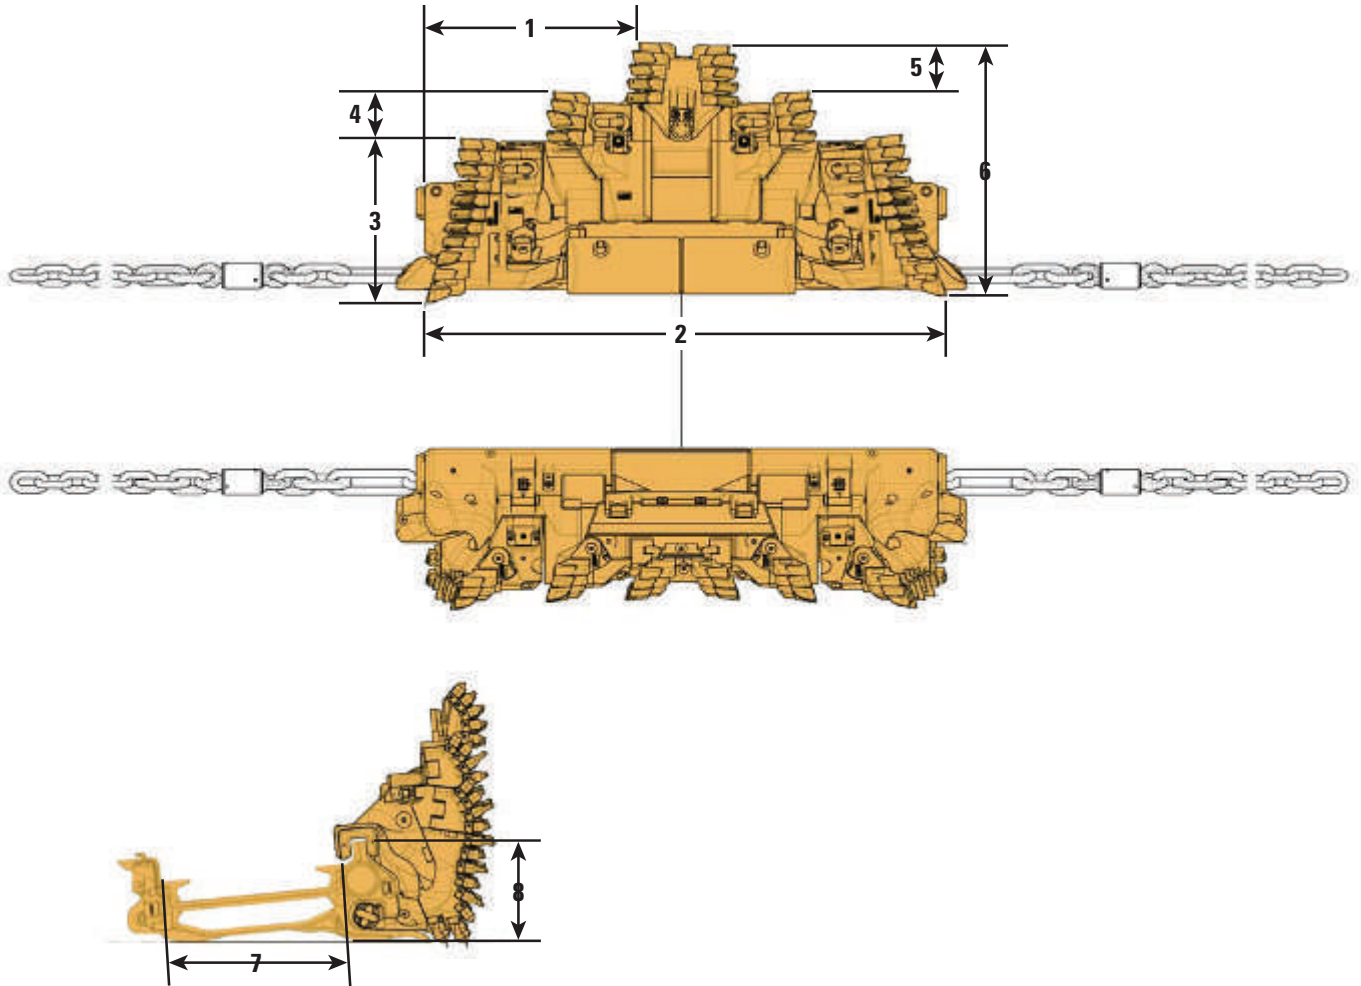

GH1600 Automated Plow System Specifications

Technical Data		
Plow Length	2969 mm	9.74 ft
Plow Heights	980-1230 mm	3.22-4.04 ft
	1180-1480 mm	3.87-4.86 ft
	1445-1745 mm	4.73-5.73 ft
Plow Heights (with gobside support)	1860-2160 mm	6.10-7.08 ft
Mechanical Height Adjustment	180-300 mm	0.59-0.98 ft
Cutting Depth	210 mm	0.69 ft
Weights	5600-	12,345-
	8600 kg	18,960 lb
Bottom Bit Positions		
Position 1	+12 mm	+0.04 ft
Position 2	-10 mm	-0.03 ft
Position 3	-21 mm	-0.07 ft
Position 4	-35 mm	-0.11 ft
Maximum Drive Power	2 × 800 kW	2 × 1,080 hp

Dimensions – Plow Body Setup Option 1

All dimensions are approximate.

1	1211 mm	3.97 ft	5	–	–
2	2969 mm	9.74 ft	6	1230 mm	4.04 ft
3	931 mm	3.05 ft	7	1032 mm	3.38 ft
4	–	–	8	578 mm	1.89 ft

GH1600 Automated Plow System Specifications

Dimensions – Plow Body Setup Option 2

All dimensions are approximate.

1	1211 mm	3.97 ft	5	285 mm	0.94 ft
2	2969 mm	9.74 ft	6	1480 mm	4.86 ft
3	931 mm	3.05 ft	7	1032 mm	3.38 ft
4	264 mm	0.87 ft	8	578 mm	1.89 ft

Dimensions – Plow Body Setup Option 3

All dimensions are approximate.

1	1211 mm	3.97 ft	5	285 mm	0.94 ft
2	2969 mm	9.74 ft	6	1745 mm	5.73 ft
3	931 mm	3.05 ft	7	1132 mm	3.71 ft
4	529 mm	1.74 ft	8	578 mm	1.89 ft