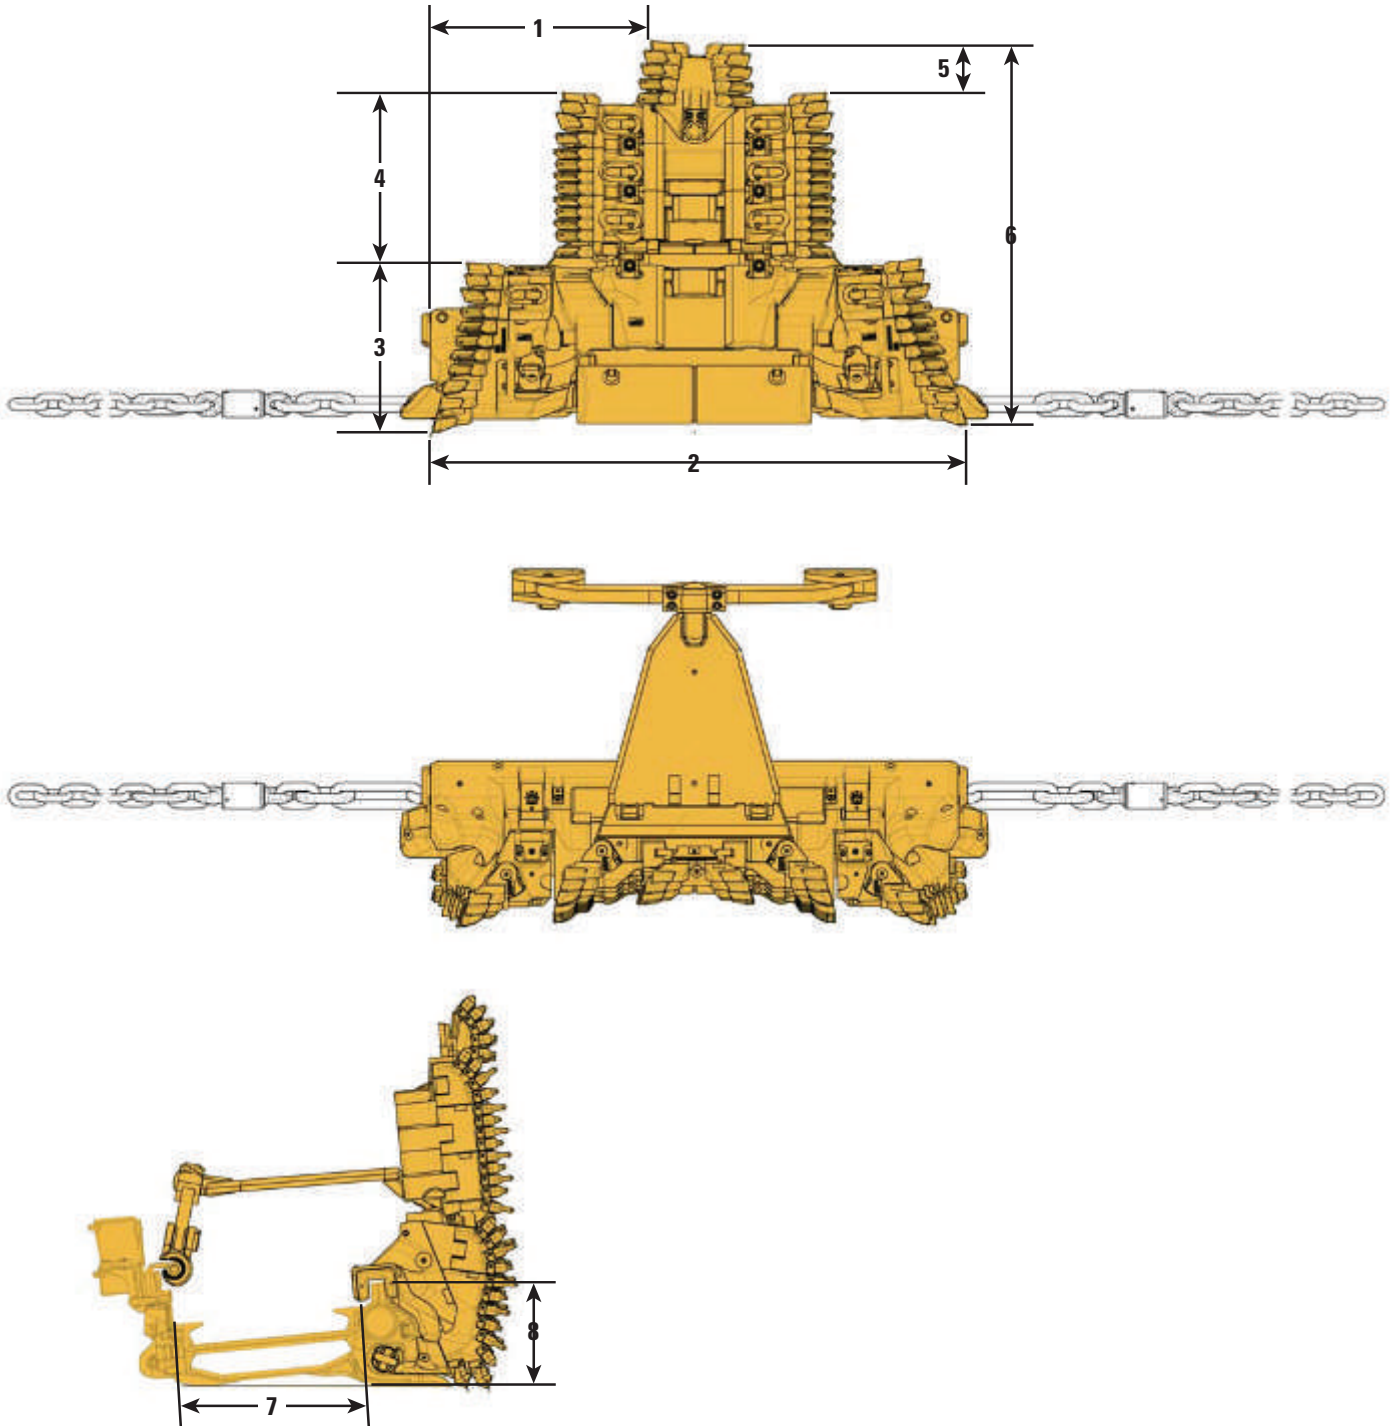

GH1600 Automated Plow System Specifications

Technical Data		
Plow Length	2969 mm	9.74 ft
Plow Heights	980-1230 mm	3.22-4.04 ft
	1180-1480 mm	3.87-4.86 ft
	1445-1745 mm	4.73-5.73 ft
Plow Heights (with gobside support)	1860-2160 mm	6.10-7.08 ft
Mechanical Height Adjustment	180-300 mm	0.59-0.98 ft
Cutting Depth	210 mm	0.69 ft
Weights	5600-	12,345-
	8600 kg	18,960 lb
Bottom Bit Positions		
Position 1	+12 mm	+0.04 ft
Position 2	-10 mm	-0.03 ft
Position 3	-21 mm	-0.07 ft
Position 4	-35 mm	-0.11 ft
Maximum Drive Power	2 × 800 kW	2 × 1,080 hp

Dimensions – Plow Body Setup Option 2

All dimensions are approximate.

1	1211 mm	3.97 ft	5	285 mm	0.94 ft
2	2969 mm	9.74 ft	6	1480 mm	4.86 ft
3	931 mm	3.05 ft	7	1032 mm	3.38 ft
4	264 mm	0.87 ft	8	578 mm	1.89 ft

Dimensions – Plow Body Setup Option 3

All dimensions are approximate.

1	1211 mm	3.97 ft	5	285 mm	0.94 ft
2	2969 mm	9.74 ft	6	1745 mm	5.73 ft
3	931 mm	3.05 ft	7	1132 mm	3.71 ft
4	529 mm	1.74 ft	8	578 mm	1.89 ft

GH1600 Automated Plow System Specifications

Dimensions – Plow Body Setup Option 4

All dimensions are approximate.

1	1211 mm	3.97 ft	5	285 mm	0.94 ft
2	2969 mm	9.74 ft	6	2160 mm	7.09 ft
3	931 mm	3.05 ft	7	1132 mm	3.71 ft
4	944 mm	3.10 ft	8	578 mm	1.89 ft