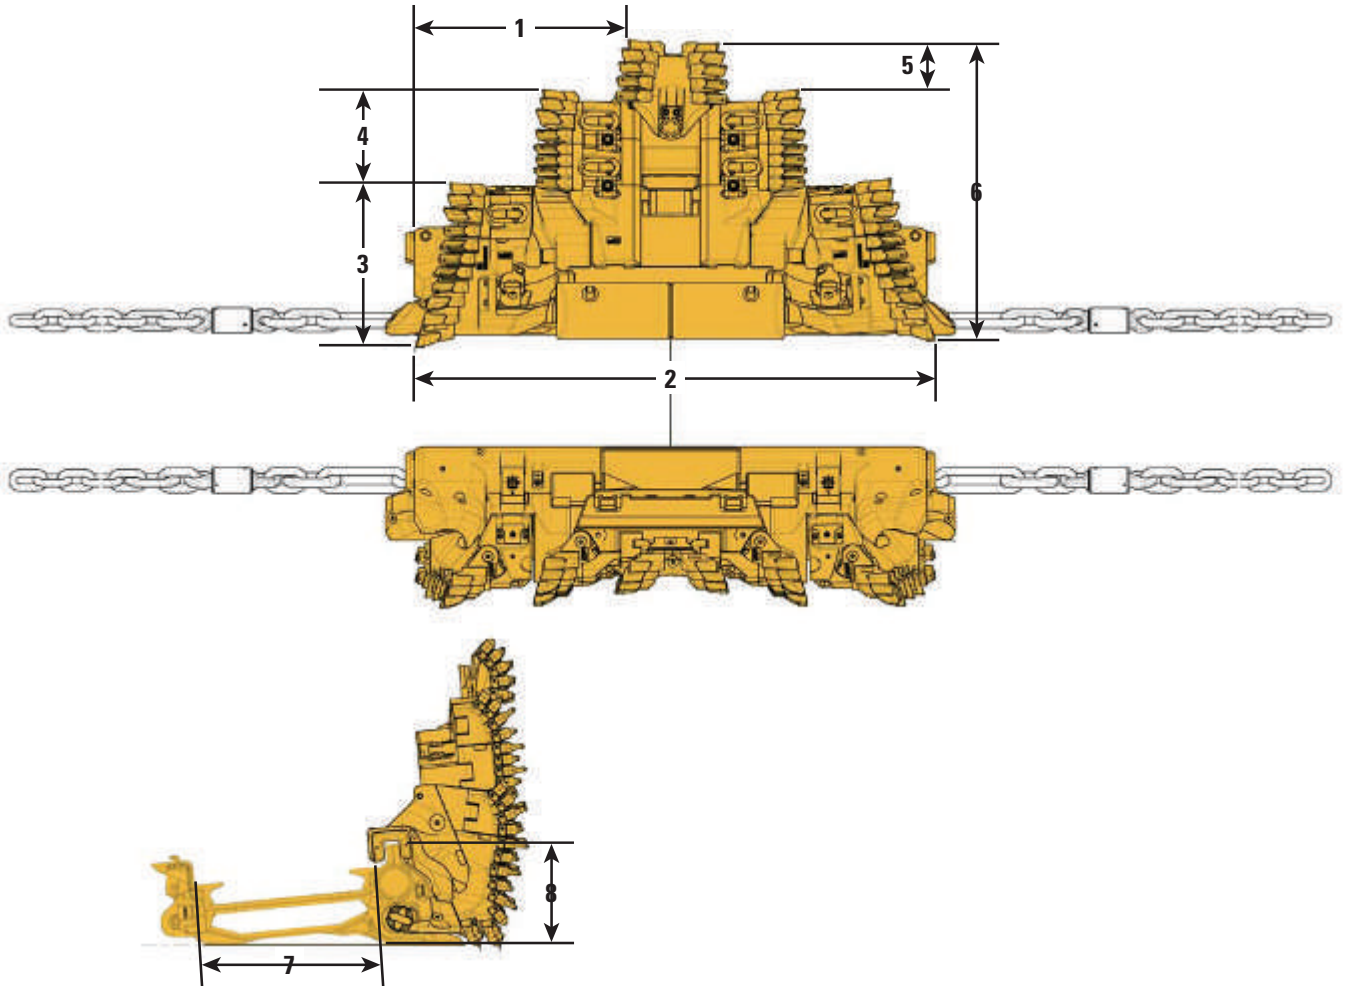

GH1600 Automated Plow System Specifications

Technical Data		
Plow Length	2969 mm	9.74 ft
Plow Heights	980-1230 mm	3.22-4.04 ft
	1180-1480 mm	3.87-4.86 ft
	1445-1745 mm	4.73-5.73 ft
Plow Heights (with gobside support)	1860-2160 mm	6.10-7.08 ft
Mechanical Height Adjustment	180-300 mm	0.59-0.98 ft
Cutting Depth	210 mm	0.69 ft
Weights	5600-	12,345-
	8600 kg	18,960 lb
Bottom Bit Positions		
Position 1	+12 mm	+0.04 ft
Position 2	-10 mm	-0.03 ft
Position 3	-21 mm	-0.07 ft
Position 4	-35 mm	-0.11 ft
Maximum Drive Power	2 × 800 kW	2 × 1,080 hp

Dimensions – Plow Body Setup Option 2

All dimensions are approximate.

1	1211 mm	3.97 ft	5	285 mm	0.94 ft
2	2969 mm	9.74 ft	6	1480 mm	4.86 ft
3	931 mm	3.05 ft	7	1032 mm	3.38 ft
4	264 mm	0.87 ft	8	578 mm	1.89 ft

Dimensions – Plow Body Setup Option 3

All dimensions are approximate.

1	1211 mm	3.97 ft	5	285 mm	0.94 ft
2	2969 mm	9.74 ft	6	1745 mm	5.73 ft
3	931 mm	3.05 ft	7	1132 mm	3.71 ft
4	529 mm	1.74 ft	8	578 mm	1.89 ft

GH1600 Automated Plow System Specifications

Dimensions – Plow Body Setup Option 4

All dimensions are approximate.

1	1211 mm	3.97 ft	5	285 mm	0.94 ft
2	2969 mm	9.74 ft	6	2160 mm	7.09 ft
3	931 mm	3.05 ft	7	1132 mm	3.71 ft
4	944 mm	3.10 ft	8	578 mm	1.89 ft